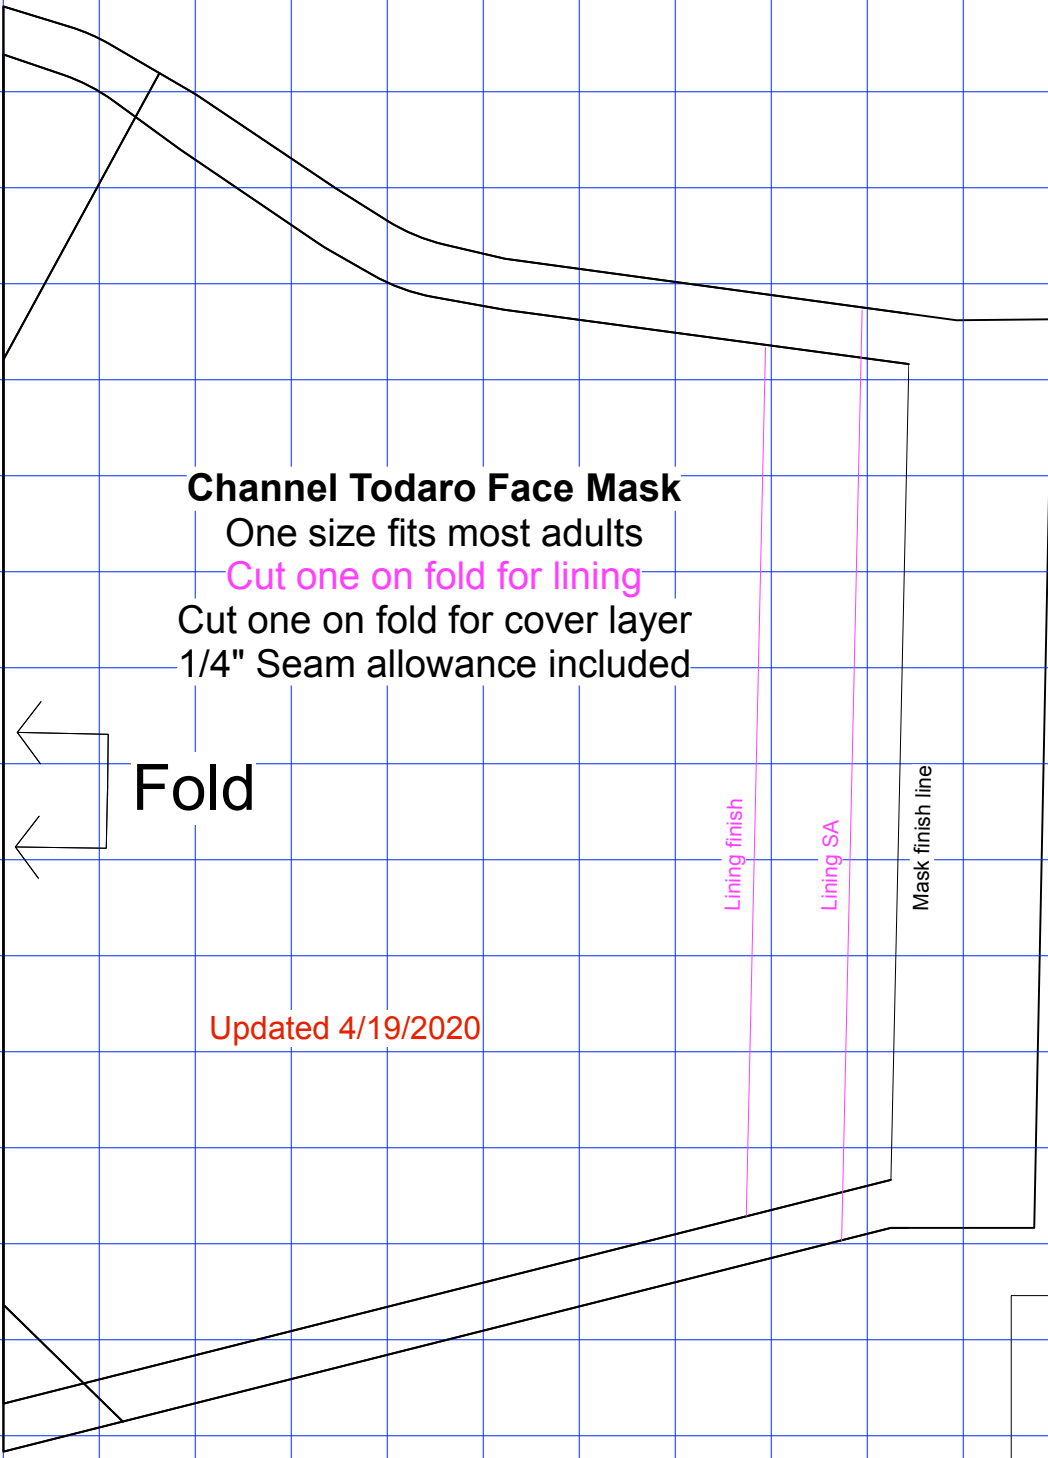

1/2" Grid lines

Channel Todaro Face Mask

One size fits most adults

Cut one on fold for lining

Cut one on fold for cover layer

1/4" Seam allowance included

Fold

Lining finish

Lining SA

Mask finish line

Updated 4/19/2020

Test 1"